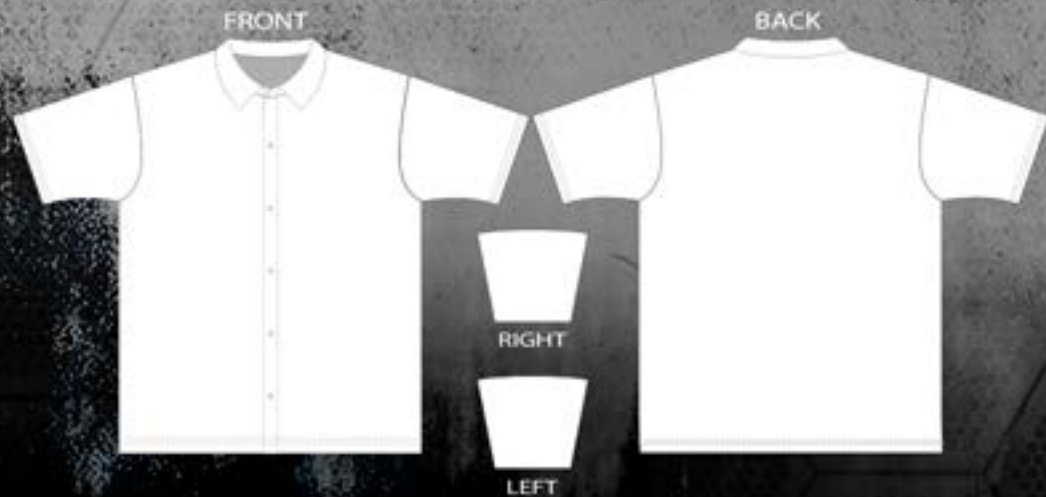

POLO CREW

FULL BUTTON-DOWN CREW

FULL BUTTON-DOWN CREW 2

POLO CREW ZIPPER

SHIRT 1

SHIRT 2

SHIRT 3

MOTOCROSS JERSEY

MAILLOT CYCLING JERSEY

CYCLING BIB

CYCLING SHORTS

FRONT

BACK

RIGHT

LEFT