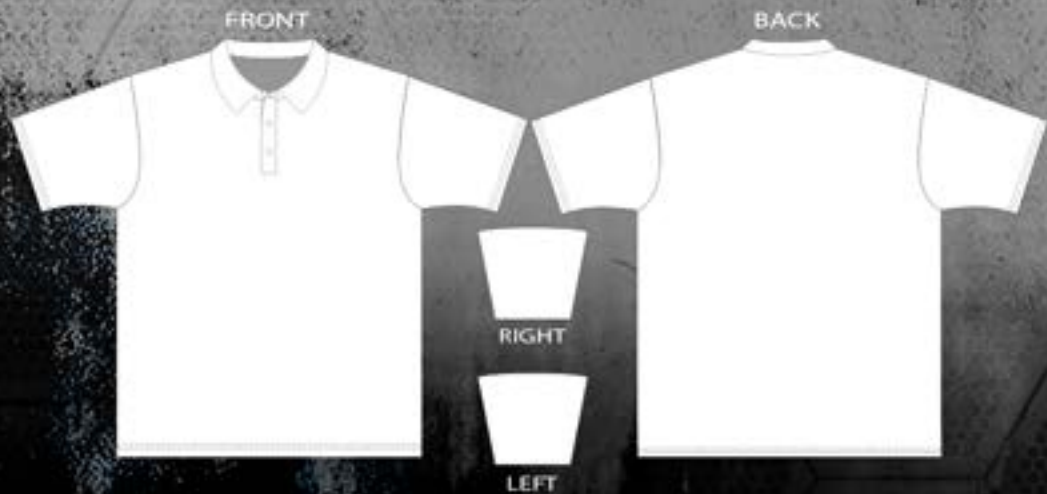

POLO CREW

FULL BUTTON-DOWN CREW

FULL BUTTON-DOWN CREW 2

POLO CREW ZIPPER

SHIRT 1

SHIRT 2

SHIRT 3

MOTOCROSS JERSEY

MAILLOT CYCLING JERSEY

CYCLING BIB

CYCLING SHORTS

FRONT

BACK

RIGHT

LEFT