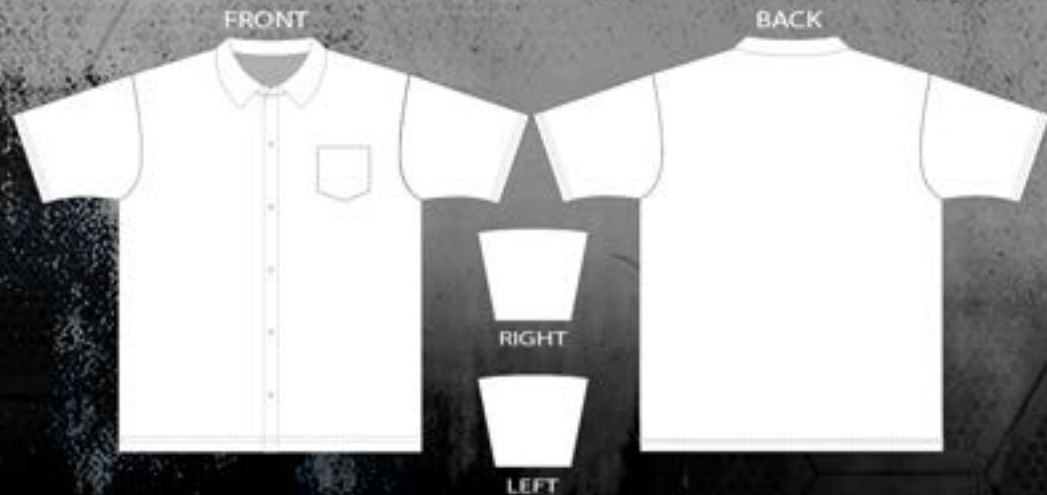

POLO CREW

FULL BUTTON-DOWN CREW

FULL BUTTON-DOWN CREW 2

POLO CREW ZIPPER

SHIRT 1

SHIRT 2

SHIRT 3

MOTOCROSS JERSEY

MAILLOT CYCLING JERSEY

CYCLING BIB

CYCLING SHORTS

FRONT

BACK

RIGHT

LEFT