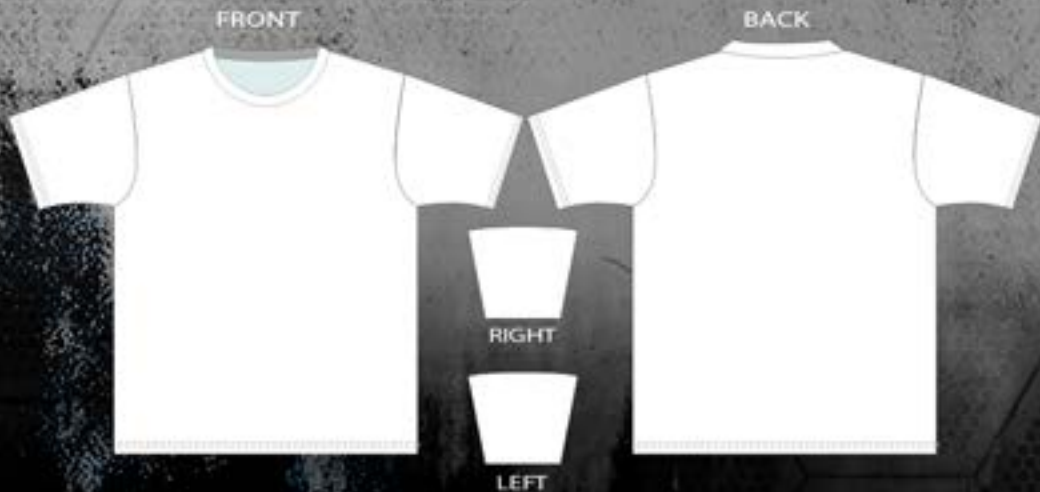

POLO CREW

FULL BUTTON-DOWN CREW

FULL BUTTON-DOWN CREW 2

POLO CREW ZIPPER

SHIRT 1

SHIRT 2

SHIRT 3

MOTOCROSS JERSEY

MAILLOT CYCLING JERSEY

CYCLING BIB

CYCLING SHORTS

FRONT

BACK

RIGHT

LEFT