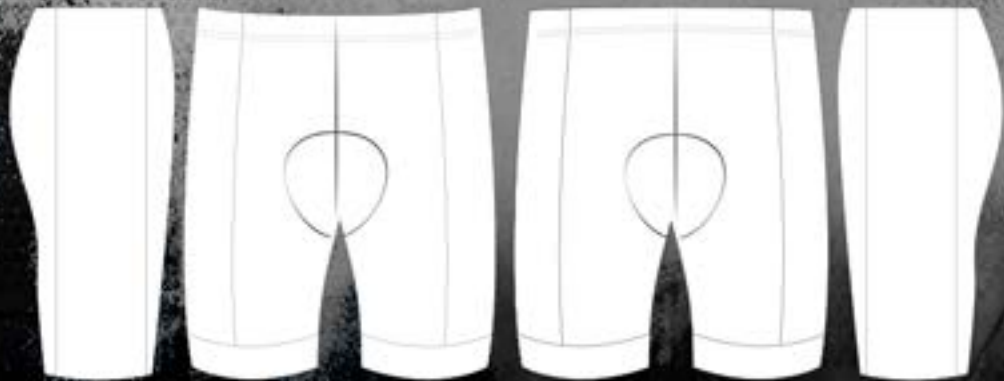

POLO CREW

FULL BUTTON-DOWN CREW

FULL BUTTON-DOWN CREW 2

POLO CREW ZIPPER

SHIRT 1

SHIRT 2

SHIRT 3

MOTOCROSS JERSEY

MAILLOT CYCLING JERSEY

CYCLING BIB

CYCLING SHORTS

FRONT

BACK

RIGHT

LEFT