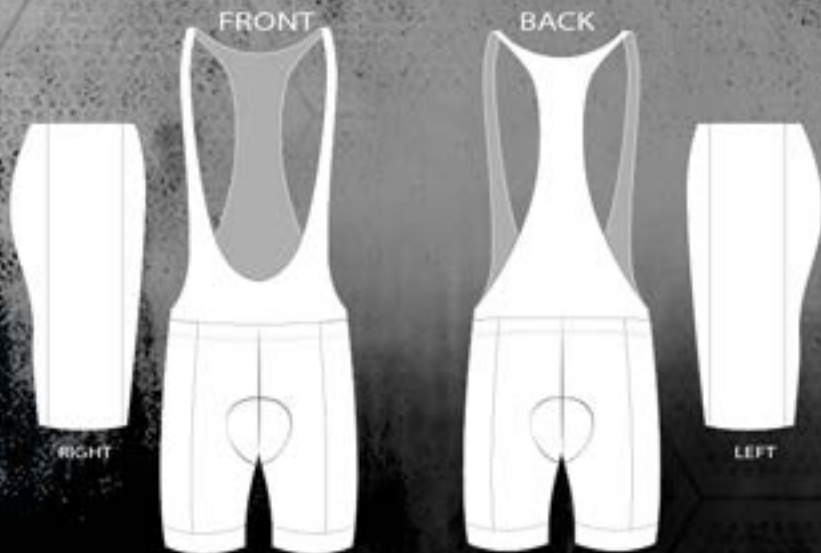

POLO CREW

FULL BUTTON-DOWN CREW

FULL BUTTON-DOWN CREW 2

POLO CREW ZIPPER

SHIRT 1

SHIRT 2

SHIRT 3

MOTOCROSS JERSEY

MAILLOT CYCLING JERSEY

CYCLING BIB

CYCLING SHORTS

FRONT

BACK

RIGHT

LEFT